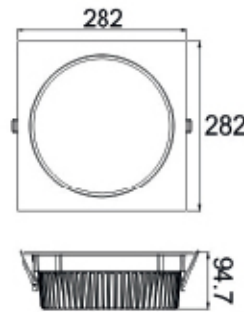

Safem lights made free of pollutants, whit a steady flow of energy.

LED Architectural Light

GET-AS-LD231/LD232

GET-AS-LD231-29

Hole size(开孔尺寸)
∅260mm

GET-AS-LD232-35

Hole size(开孔尺寸)
∅260mm

Specifications