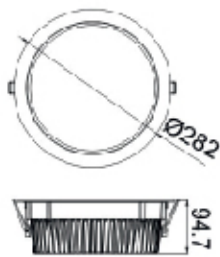

Safem lights made free of pollutants, whit a steady flow of energy.

LED Architectural Light

GET-AS-LD231/LD232

GET-AS-LD231-29

Hole size(开孔尺寸)
∅260mm

GET-AS-LD232-35

Hole size(开孔尺寸)
∅260mm

Specifications