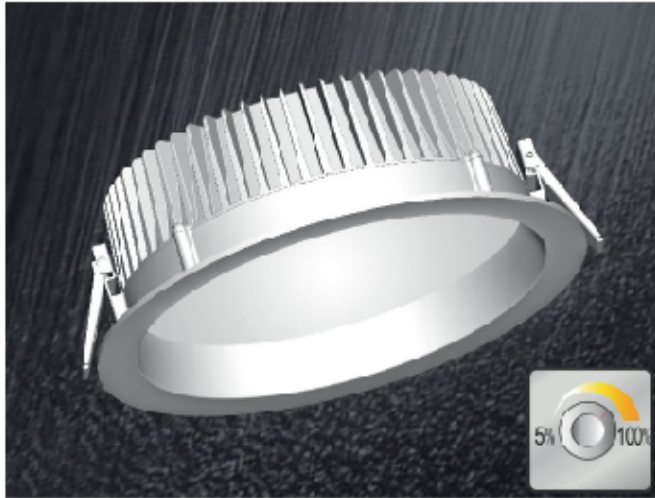

Safem lights made free of pollutants, whit a steady flow of energy.

LED Architectural Light

GET-AS-LD231/LD232

GET-AS-LD231-29

Hole size(开孔尺寸)
∅260mm

GET-AS-LD232-35

Hole size(开孔尺寸)
∅260mm

Specifications